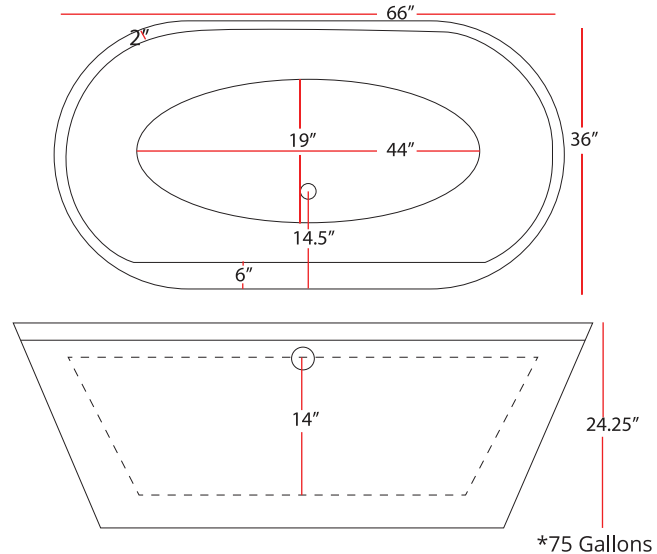

Luna Product # FS3666

Optimize your bathroom space with the two-piece freestanding, Luna. This modern-looking choice has plenty of deck space for deck-mount faucets, the ability to add a water or air system and even a handheld shower!