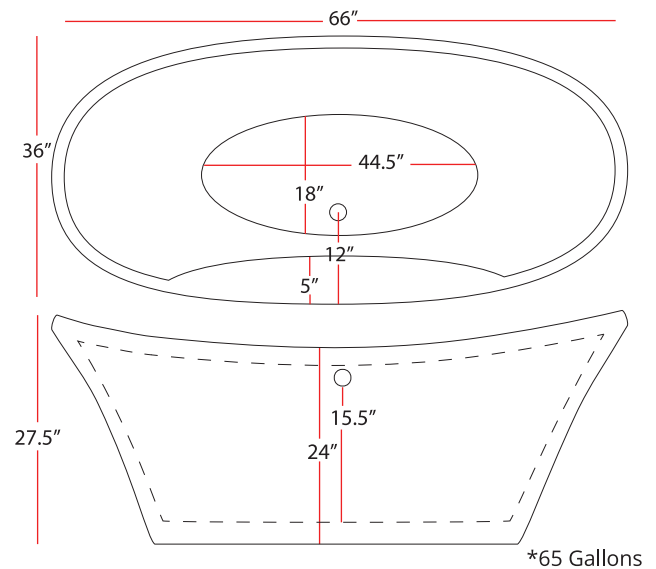

Our beautiful tubs make for the perfect centerpiece to bring your luxurious bathroom together. Low-cost and comfortable, our tubs are made from acrylic reinforced with fiberglass for optimal durability.

Luna Product # FS3666

Optimize your bathroom space with the two-piece freestanding, Luna. This modern-looking choice has plenty of deck space for deck-mount faucets, the ability to add a water or air system and even a handheld shower!

Eclipse Product # FS3666-2

The Eclipse is a gorgeous, space-efficient model that is designed to fit two people comfortably without taking up precious space. Contemporary and sleek, this double slipper is an excellent addition to any bathroom.

Voyager II Product # FSTP4070

Introducing our spacious tub for you and your partner, the Voyager two-piece freestanding tub! With its depth and arm rests this tub will feel like a traditional drop-in tub but the looks and style of free standing. The Voyager offers the ability to do a deck mountable faucet. The Voyager is one of the few freestanding tubs that offers the ability to add jets or any system of your choice.