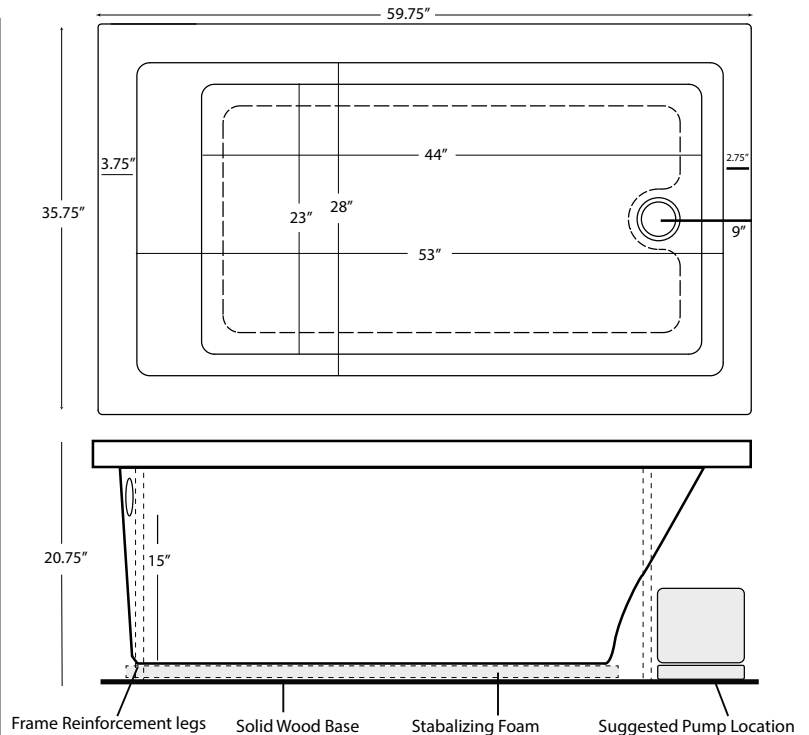

## GENERAL SPECIFICATIONS:

Tub Size	59.75" x35.75"x20.75"
Bathing Well:	Length: 53" top / 44" bottom Width: 28" top / 23" bottom Depth at overflow: 15"
Average Fill:	30 gal to account for body
Maximum Fill:	55 gal to overflow
Electrical Requirement:	1-20 amp/115 GFCI outlet

All LX tubs are manufactured with 0.125" 100% acrylic, the thickest in the industry: Pre-leveled and framed to make installation quicker and easier. Tubs are freestanding and require no additional framing or costly installation labor. Bathtub bases are made with a solid wood base and structural foam that provides support, reduces noise, and insulates.

## LX SKU KEY:

LX3660SWH

Color: White | Biscuit | Bone  
Model #: Soaker | Whirlpool | Air

\*Please specify left or right hand drain and motor placement

LHD - Left Hand Drain  
RHD-Right Hand Drain  
LHM - Left Hand Motor

**INSTALLATION:** Height measurement is inclusive of wood and foam framing. All measurements are +/- 1/2" and are subject to change without notice. Drawing shows recommended pump location as well as approximate location of frame reinforcement legs. Please measure tub before building deck. Data herein supercedes all previous data prior to date shown below.