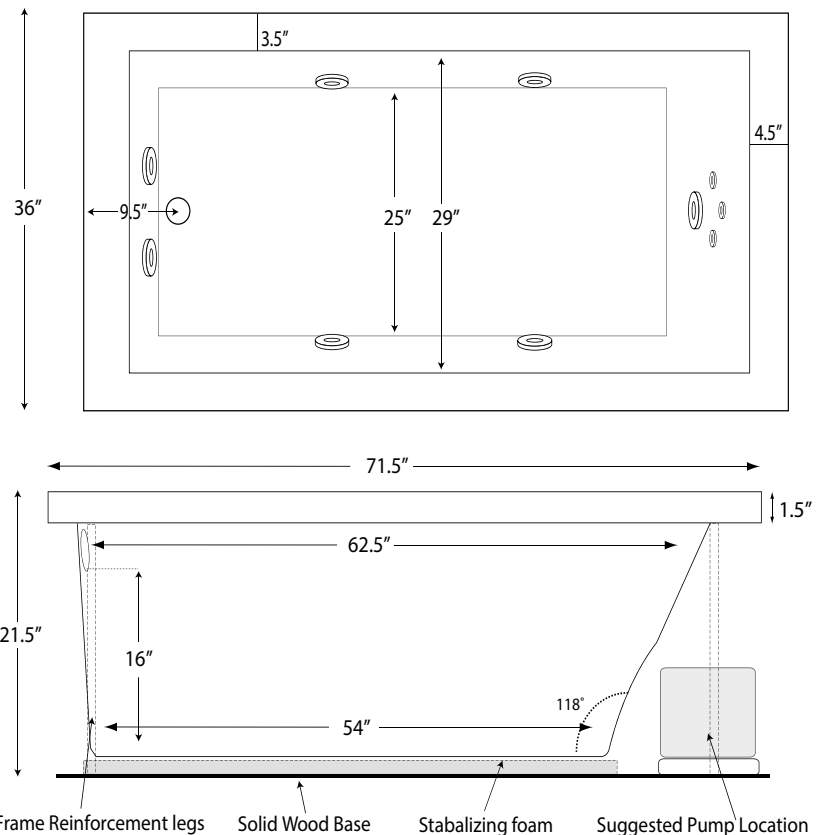

CONTEMPO II

LX3672

71.5"x36"x21.5"

Shown with standard LX whirlpool system (silver upgrade package). Also available as an air tub or soaker

GENERAL SPECIFICATIONS:

Tub Size:	71.5"x36"x21.5"
Bathing Well:	Length: 62.5" top / 54" bottom Width: 29" top / 25" bottom Depth at overflow: 16"
Average Fill:	45 gal to account for body
Maximum Fill:	70 gal to overflow
Electrical Requirement:	1-20 amp/115 GFCI outlet

All LX tubs are manufactured with 0.125" 100% acrylic, the thickest in the industry: Pre-leveled and framed to make installation quicker and easier. Tubs are freestanding and require no additional framing or costly installation labor. Bathtub bases are made with a solid wood base and structural foam that provides support, reduces noise, and insulates.

LX SKU KEY:

LX3672-2SWH

Color: White | Biscuit | Bone

Model #: Soaker | Whirlpool | Air

*Please specify left or right hand drain and motor placement

LHD - Left Hand Drain

RHD - Right Hand Drain

LHM - Left Hand Motor

INSTALLATION: Height measurement is inclusive of wood and foam framing. All measurements are +/- 1/2" and are subject to change without notice. Drawing shows recommended pump location as well as approximate location of frame reinforcement legs. Please measure tub before building deck. Data herein supercedes all previous data prior to date shown below.