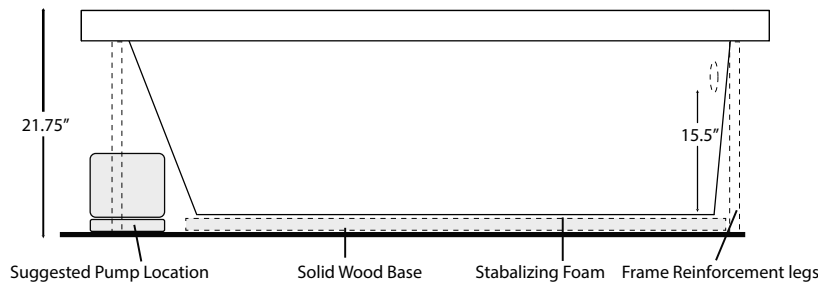

TRITON I

LX4260-1

59.5"x41.5"x21.75"

GENERAL SPECIFICATIONS:

Tub Size	59.5"x41.5"x21.75"
Bathing Well:	Length: 51" top / 39" bottom Width: 30" top / 25" bottom Depth at overflow: 15.5"
Average Fill:	40 gal to account for body
Maximum Fill:	65 gal to overflow
Electrical Requirement:	1-20 amp/115 GFCI outlet

All LX tubs are manufactured with 0.125" 100% acrylic, the thickest in the industry: Pre-leveled and framed to make installation quicker and easier. Tubs are freestanding and require no additional framing or costly installation labor. Bathtub bases are made with a solid wood base and structural foam that provides support, reduces noise, and insulates.

LX SKU KEY:

LX4260-1SWH

Color: White | Biscuit | Bone
Model #: Soaker | Whirlpool | Air

*Please specify left or right hand drain and motor placement
LHD - Left Hand Drain
RHD - Right Hand Drain
LHM - Left Hand Motor

INSTALLATION: Height measurement is inclusive of wood and foam framing. All measurements are +/- 1/2" and are subject to change without notice. Drawing shows recommended pump location as well as approximate location of frame reinforcement legs. Please measure tub before building deck. Data herein supercedes all previous data prior to date shown below.