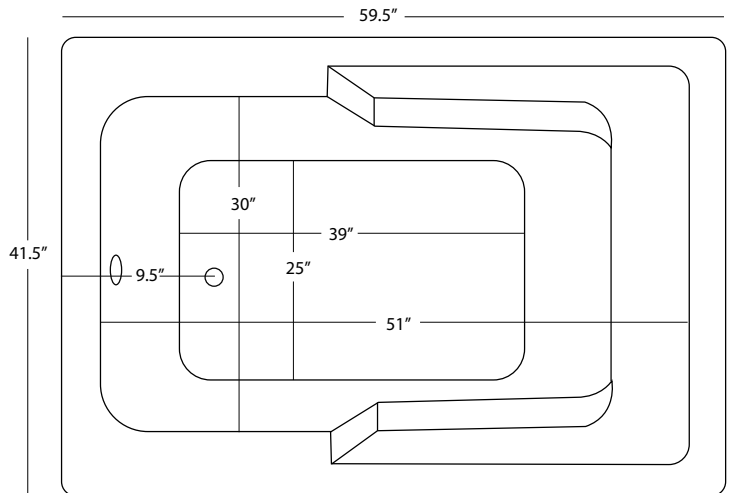

TRITON I

LX4260-1

59.5"x41.5"x21.75"

GENERAL SPECIFICATIONS:

Tub Size	59.5"x41.5"x21.75"
Bathing Well:	Length: 51" top / 39" bottom Width: 30" top / 25" bottom Depth at overflow: 15.5"
Average Fill:	40 gal to account for body
Maximum Fill:	65 gal to overflow
Electrical Requirement:	1-20 amp/115 GFCI outlet

All LX tubs are manufactured with 0.125" 100% acrylic, the thickest in the industry: Pre-leveled and framed to make installation quicker and easier. Tubs are freestanding and require no additional framing or costly installation labor. Bathtub bases are made with a solid wood base and structural foam that provides support, reduces noise, and insulates.

LX SKU KEY:

LX4260-1SWH

Color: White | Biscuit | Bone
Model #: Soaker | Whirlpool | Air

*Please specify left or right hand drain and motor placement
LHD - Left Hand Drain
RHD - Right Hand Drain
LHM - Left Hand Motor

INSTALLATION: Height measurement is inclusive of wood and foam framing. All measurements are +/- 1/2" and are subject to change without notice. Drawing shows recommended pump location as well as approximate location of frame reinforcement legs. Please measure tub before building deck. Data herein supercedes all previous data prior to date shown below.