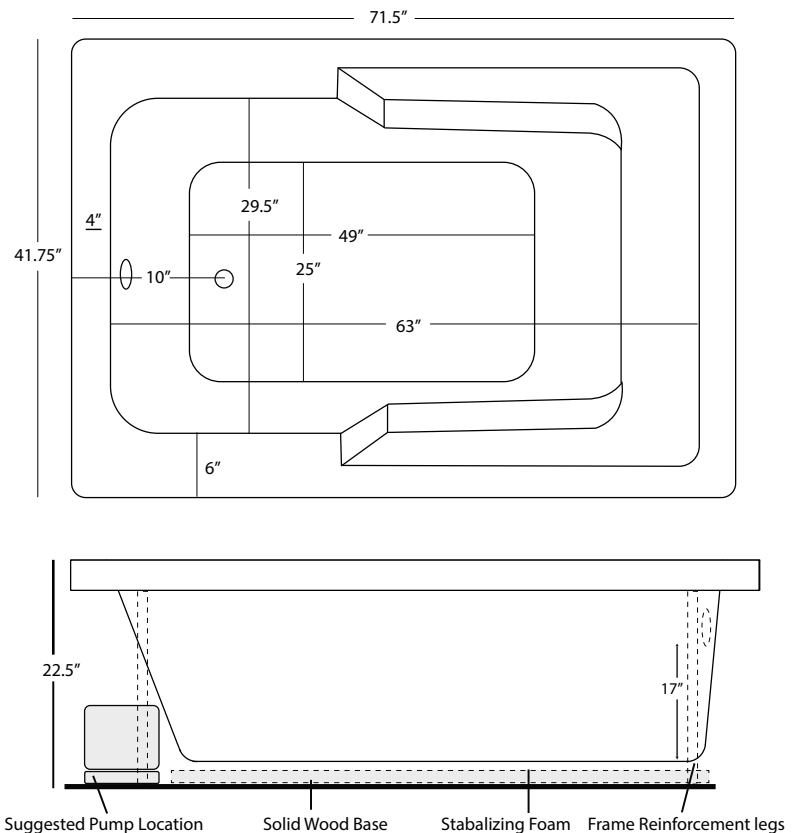

TRITON II

LX4272-1

71.5"x41.75"x22.5"

LX
PREMIUM TUBS
Soaker • Whirlpool • Air

GENERAL SPECIFICATIONS:

Tub Size	71.5"x41.75"x22.5"
Bathing Well:	Length: 63" top / 51" bottom Width: 29.5" top / 25" bottom Depth at overflow: 17"
Average Fill:	50 gal to account for body
Maximum Fill:	75 gal to overflow
Electrical Requirement:	1-20 amp/115 GFCI outlet

All LX tubs are manufactured with 0.125" 100% acrylic, the thickest in the industry: Pre-leveled and framed to make installation quicker and easier. Tubs are freestanding and require no additional framing or costly installation labor. Bathtub bases are made with a solid wood base and structural foam that provides support, reduces noise, and insulates.

LX SKU KEY:

LX4272-1SWH

Color: White | Biscuit | Bone
Model #: Soaker | Whirlpool | Air

*Please specify left or right hand drain and motor placement
LHD - Left Hand Drain
RHD - Right Hand Drain
LHM - Left Hand Motor

INSTALLATION: Height measurement is inclusive of wood and foam framing. All measurements are +/- 1/2" and are subject to change without notice. Drawing shows recommended pump location as well as approximate location of frame reinforcement legs. Please measure tub before building deck. Data herein supercedes all previous data prior to date shown below.