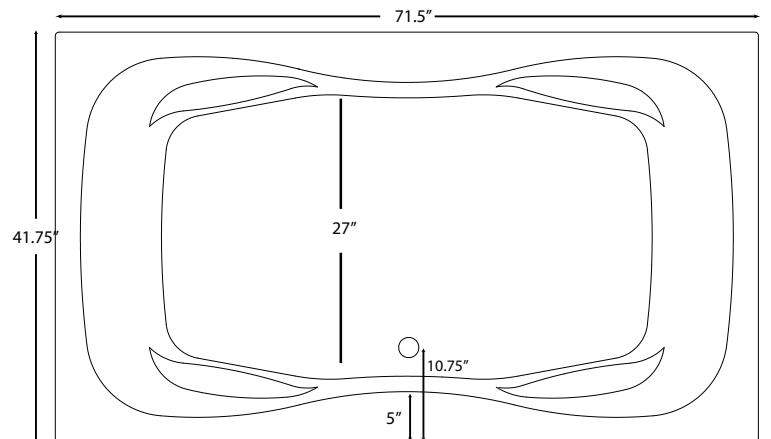

ENDEAVOR II

LX4272-2

71.5"x41.75"x27"

GENERAL SPECIFICATIONS:

Tub Size	71.5"x41.75"x27"
Bathing Well:	Length: 64" top / 50" bottom Width: 33" top / 27" bottom Depth at overflow: 22"
Average Fill:	85 gal to account for body
Maximum Fill:	110 gal to overflow
Electrical Requirement:	1-20 amp/115 GFCI outlet

All LX tubs are manufactured with 0.125" 100% acrylic, the thickest in the industry: Pre-leveled and framed to make installation quicker and easier. Tubs are freestanding and require no additional framing or costly installation labor. Bathtub bases are made with a solid wood base and structural foam that provides support, reduces noise, and insulates.

LX SKU KEY:

LX4272-2SWH

Color: White | Biscuit | Bone
Model #: Soaker | Whirlpool | Air

*Please specify left or right hand drain and motor placement

LHD - Left Hand Drain
RHD - Right Hand Drain
LHM - Left Hand Motor

INSTALLATION: Height measurement is inclusive of wood and foam framing. All measurements are +/- 1/2" and are subject to change without notice. Drawing shows recommended pump location as well as approximate location of frame reinforcement legs. Please measure tub before building deck. Data herein supercedes all previous data prior to date shown below.