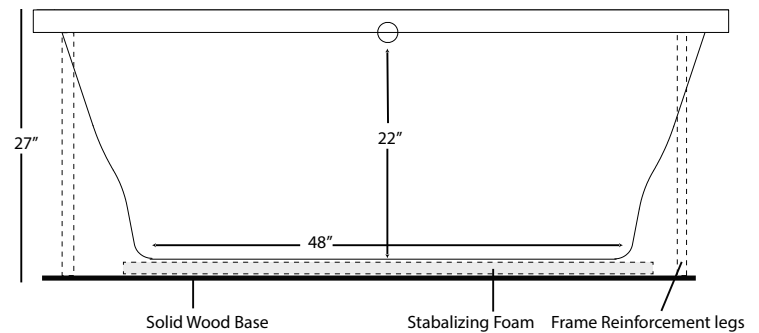

ENDEAVOR II

LX4272-2

71.5"x41.75"x27"

GENERAL SPECIFICATIONS:

Tub Size	71.5"x41.75"x27"
Bathing Well:	Length: 64" top / 50" bottom Width: 33" top / 27" bottom Depth at overflow: 22"
Average Fill:	85 gal to account for body
Maximum Fill:	110 gal to overflow
Electrical Requirement:	1-20 amp/115 GFCI outlet

All LX tubs are manufactured with 0.125" 100% acrylic, the thickest in the industry: Pre-leveled and framed to make installation quicker and easier. Tubs are freestanding and require no additional framing or costly installation labor. Bathtub bases are made with a solid wood base and structural foam that provides support, reduces noise, and insulates.

LX SKU KEY:

LX4272-2SWH

Color: White | Biscuit | Bone
Model #: Soaker | Whirlpool | Air

*Please specify left or right hand drain and motor placement

LHD - Left Hand Drain
RHD - Right Hand Drain
LHM - Left Hand Motor

INSTALLATION: Height measurement is inclusive of wood and foam framing. All measurements are +/- 1/2" and are subject to change without notice. Drawing shows recommended pump location as well as approximate location of frame reinforcement legs. Please measure tub before building deck. Data herein supercedes all previous data prior to date shown below.