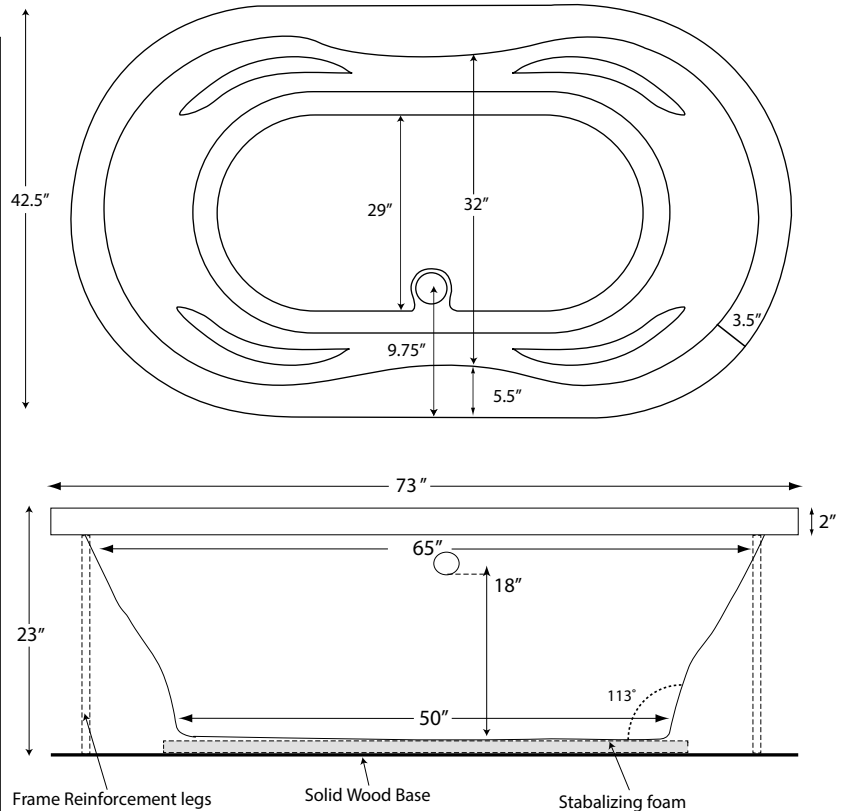

Tub Size:	73"x42.5"x23"
Bathing Well:	Length: 65" top / 50" bottom Width: 32" top / 29" bottom Depth at overflow: 18"
Average Fill:	55 gal to account for body
Maximum Fill:	80 gal to overflow
Electrical Requirement:	1-20 amp/115 GFCI outlet

All LX tubs are manufactured with 0.125" 100% acrylic, the thickest in the industry: Pre-leveled and framed to make installation quicker and easier. Tubs are freestanding and require no additional framing or costly installation labor. Bathtub bases are made with a solid wood base and structural foam that provides support, reduces noise, and insulates.

LX SKU KEY:

LX4373SWH

Color: White | Biscuit | Bone

Model #: Soaker | Whirlpool | Air

*Please specify left or right hand drain and motor placement

LHD - Left Hand Drain

RHD-Right Hand Drain

LHM - Left Hand Motor

INSTALLATION: Height measurement is inclusive of wood and foam framing. All measurements are +/- 1/2" and are subject to change without notice. Drawing shows recommended pump location as well as approximate location of frame reinforcement legs. Please measure tub before building deck. Data herein supercedes all previous data prior to date shown below.