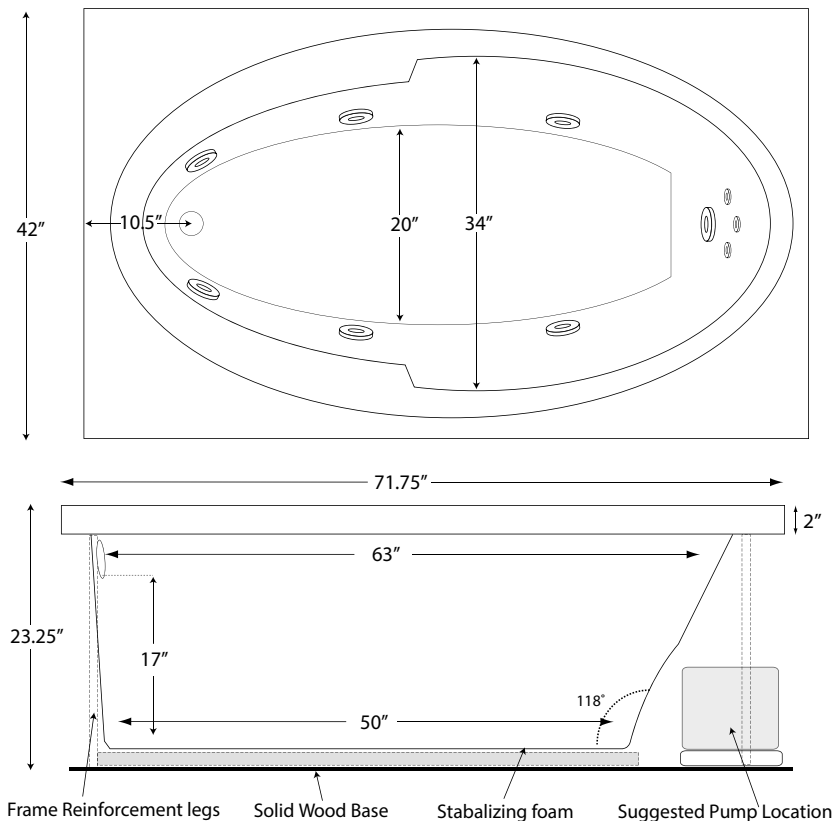

ETERNITY

LX4272-3

71.75"x42"x23.25"

Shown with standard LX whirlpool system (silver upgrade package). Also available as an air tub or soaker

GENERAL SPECIFICATIONS:

Tub Size:	71.75"x42"x23.25"
Bathing Well:	Length: 63" top / 50" bottom Width: 34" top/20" bottom Depth at overflow: 17"
Average Fill:	45 gal to account for body
Maximum Fill:	70 gal to overflow
Electrical Requirement:	1-20 amp/115 GFCI outlet

All LX tubs are manufactured with 0.125" 100% acrylic, the thickest in the industry: Pre-leveled and framed to make installation quicker and easier. Tubs are freestanding and require no additional framing or costly installation labor. Bathtub bases are made with a solid wood base and structural foam that provides support, reduces noise, and insulates.

LX SKU KEY:

LX 4272-3SWH

Color: White | Biscuit | Bone
Model #: Soaker | Whirlpool | Air

*Please specify left or right hand drain and motor placement

LHD - Left Hand Drain
RHD - Right Hand Drain
LHM - Left Hand Motor

INSTALLATION: Height measurement is inclusive of wood and foam framing. All measurements are +/- 1/2" and are subject to change without notice. Drawing shows recommended pump location as well as approximate location of frame reinforcement legs. Please measure tub before building deck. Data herein supercedes all previous data prior to date shown below.