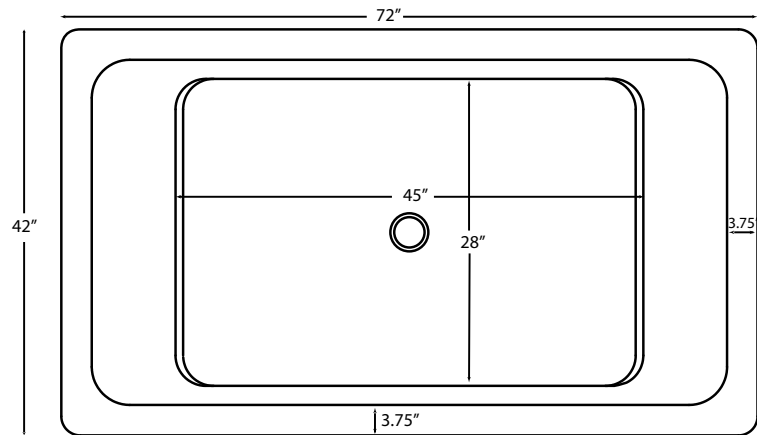

### GENERAL SPECIFICATIONS:

Tub Size	72"x42"x24"
Bathing Well:	Length: 64" top / 45" bottom Width: 35" top / 28" bottom Depth at overflow: 18.5"
Average Fill:	70 gal to account for body
Maximum Fill:	95 gal to overflow
Electrical Requirement:	1-20 amp/115 GFCI outlet

All LX tubs are manufactured with 0.125" 100% acrylic, the thickest in the industry: Pre-leveled and framed to make installation quicker and easier. Tubs are freestanding and require no additional framing or costly installation labor. Bathtub bases are made with a solid wood base and structural foam that provides support, reduces noise, and insulates.

### LX SKU KEY:

LX4272-4SWH

Color: White | Biscuit | Bone  
Model #: Soaker | Whirlpool | Air

\*Please specify left or right hand drain and motor placement

LHD - Left Hand Drain  
RHD - Right Hand Drain  
LHM - Left Hand Motor

**INSTALLATION:** Height measurement is inclusive of wood and foam framing. All measurements are +/- 1/2" and are subject to change without notice. Drawing shows recommended pump location as well as approximate location of frame reinforcement legs. Please measure tub before building deck. Data herein supercedes all previous data prior to date shown below.