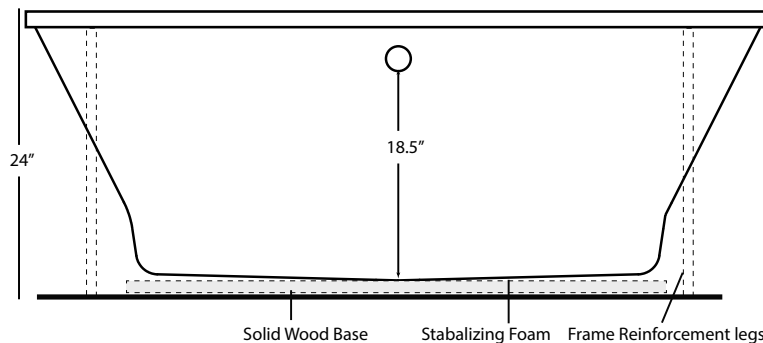

All LX tubs are manufactured with 0.125" 100% acrylic, the thickest in the industry: Pre-leveled and framed to make installation quicker and easier. Tubs are freestanding and require no additional framing or costly installation labor. Bathtub bases are made with a solid wood base and structural foam that provides support, reduces noise, and insulates.

**INSTALLATION:** Height measurement is inclusive of wood and foam framing. All measurements are +/- 1/2" and are subject to change without notice. Drawing shows recommended pump location as well as approximate location of frame reinforcement legs. Please measure tub before building deck. Data herein supercedes all previous data prior to date shown below.